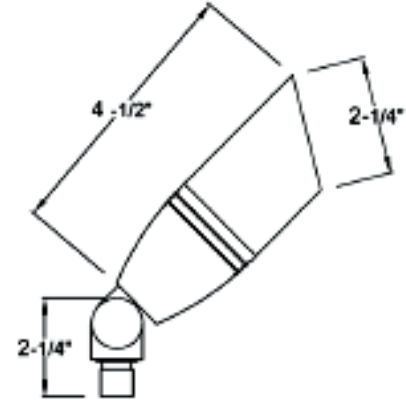

DIMENSIONS:

LD-103-AN

12V LED DIRECTIONAL LIGHTS - SOLID BRASS

Ideal for walkway and pathway, stairway and more.

ELECTRICAL SPECIFICATIONS:

- Voltage: 12V AC/DC
- Wattage: 7W Max (5W included)
- Efficacy: 78LM/W/71LM/W

HOUSING SPECIFICATIONS:

- Housing Material: Cast Solid Brass
- Finish: Aged Nickel
- 3FT. STP-2 18AWG lead wire
- 8-1/2" Non-metallic Spike
- Silicon-filled Wire Nuts
- IP rating: IP67, Wet Locations

CERTIFICATIONS:

MODEL	WATTS	VOLTAGE	LUMENS	COLOR TEMP.
LD-103-AN	7W Max	12VAC/DC	400LM	3000K

ACCESSORIES INCLUDED:

LIGHTING SPECIFICATIONS:

- 5W LED Glass MR16 Lamp Included (WESTGATE Part Number: MR16-400L-30K-D)
- Lens: Convex Glass Lens
- Total lumens: 400LM
- Color Temperature: 3000K
- Beam Angle: 36°